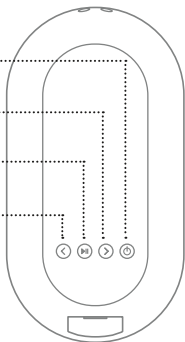

FEATURES:

Bluetooth version:	4.2
Power rating:	10 W
Frequency response:	80 Hz - 20 KHz
Speaker size:	5 cm
SNR:	85 dB
Sensitivity:	400 mV
Distortion:	0.1%
Communication distance:	10 m
SD card:	Optional (Max 32 GB)
AUX:	3.5 mm
Battery capacity:	1,500 mAh
Dimensions:	148 x 80 x 35 mm
Net weight:	225 g

4 Play / Pause

5 **Click:** Track forward
Hold: Volume UP

6 Micro USB charging port

8 AUX port 7 SD card slot

1 LED INDICATOR

Device on, Bluetooth not connected: Flashing blue/red light

Device on, Bluetooth connected: Blue light