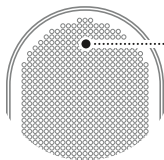

INSTRUCTIONS: