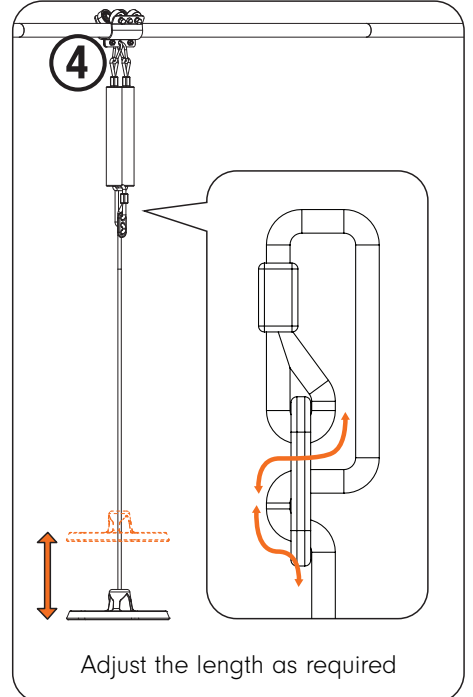

Assembly information

- Ensure that the system has been assembled by an adult, in accordance with the assembly instructions.
- Ensure that the maximum raised height of the system is not exceed 2.5m as measured from the ground.
- Ensure that the system is on a level surface at least 1.8m from any structure or obstruction such as a fence, garage, house, overhanging branches, laundry lines or electrical wires.
- Ensure that the system is installed over impact absorbing surfaces such as grass and is not be installed over concrete, asphalt or any hard surface. A fall onto a hard surface can result in serious injury or death to the equipment user.
- Ensure that the system has been checked over before use, and that all attachments are secure.
- Make sure that the areas around, underneath and above the system are clear.
- Installation errors can cause falls from equipment, serious head injury or death.
- Retain this instruction manual for further reference.

1

STEP 5 WARNING: ENSURE THE GRAB SCREW IS TIGHTENED BEFORE PROCEEDING TO THE NEXT STEP.

2

L SIZE

XL SIZE

3

L SIZE

XL SIZE