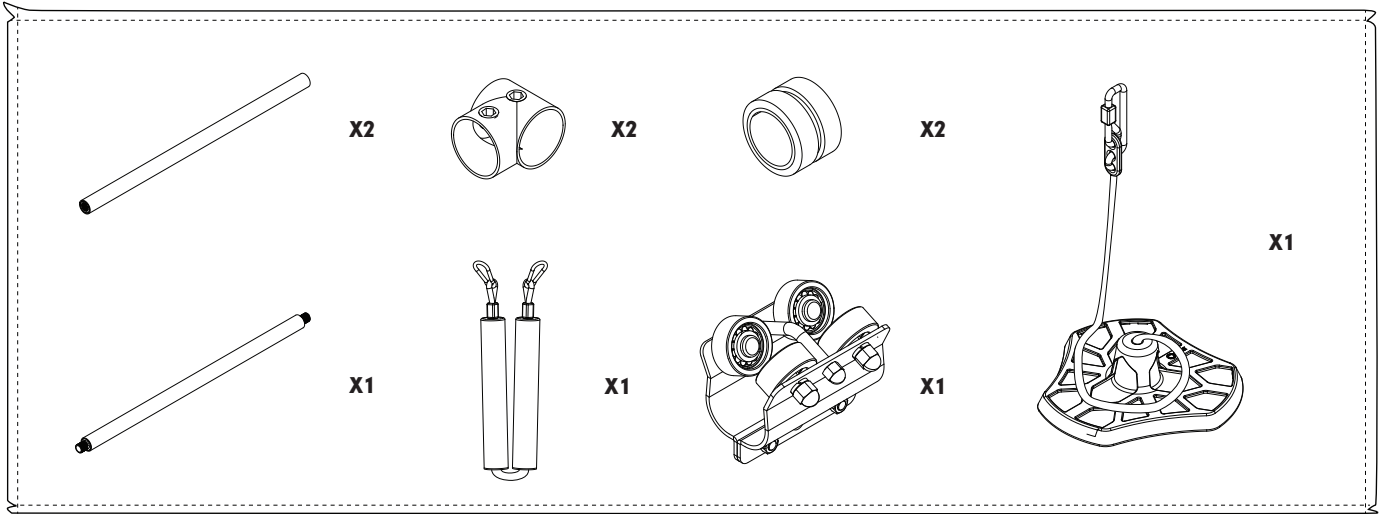

1

STEP 5 WARNING: ENSURE THE GRAB SCREW IS TIGHTENED BEFORE PROCEEDING TO THE NEXT STEP.