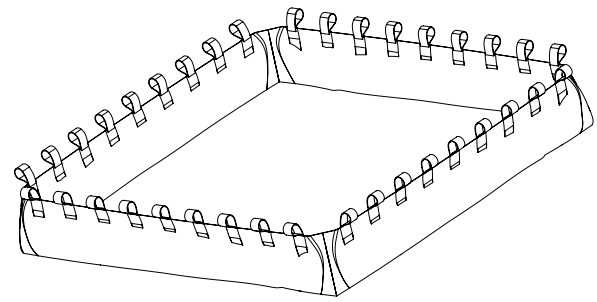

Deluxe Sandpit

SMALL

MANUAL

Deluxe Sandpit

SMALL

Parts List

1x Cover

1x Fabric

4x Frame Tube

4x Joiner

4x Leg Tube

Deluxe Sandpit

SMALL

MANUAL

STEP | 1

- A. Insert a Frame Tube through the loops on each side the Fabric.

Secure each Frame Tube with a

- B. Joiner at the end.

STEP | 2

Insert a Leg Tube into the bottom of each Joiner.

STEP | 3

Fill with sand.

Deluxe Sandpit

SMALL