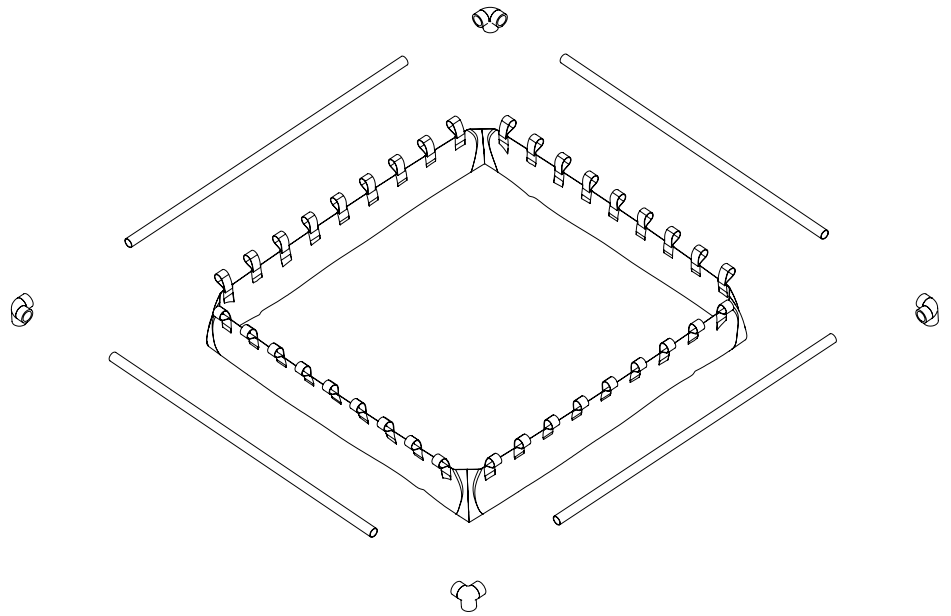

Deluxe Sandpit

SMALL

MANUAL

Deluxe Sandpit

SMALL

Parts List

1x Cover

1x Fabric

4x Frame Tube

4x Joiner

4x Leg Tube

Deluxe Sandpit

SMALL

MANUAL

STEP | 1

- A. Insert a Frame Tube through the loops on each side the Fabric.

Secure each Frame Tube with a

- B. Joiner at the end.

STEP | 2

Insert a Leg Tube into the bottom of each Joiner.

STEP | 3

Fill with sand.

Deluxe Sandpit

SMALL