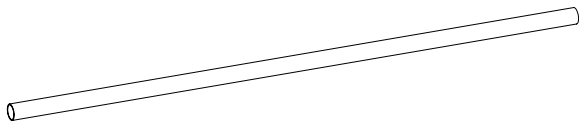

Deluxe Sandpit

SMALL

MANUAL

Deluxe Sandpit

SMALL

Parts List

1x Cover

1x Fabric

4x Frame Tube

4x Joiner

4x Leg Tube

Deluxe Sandpit

SMALL

MANUAL

STEP | 1

- A. Insert a Frame Tube through the loops on each side the Fabric.