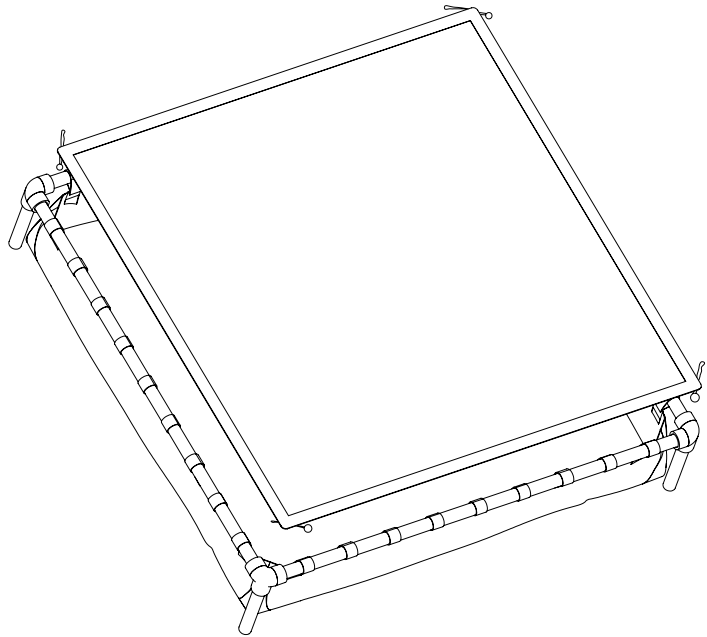

Deluxe Sandpit

SMALL

MANUAL

STEP | 4

Secure the Cover by looping the toggles at the corners around the Joiners.

CONGRATULATIONS!

You have assembled your Deluxe Sandpit (Small).