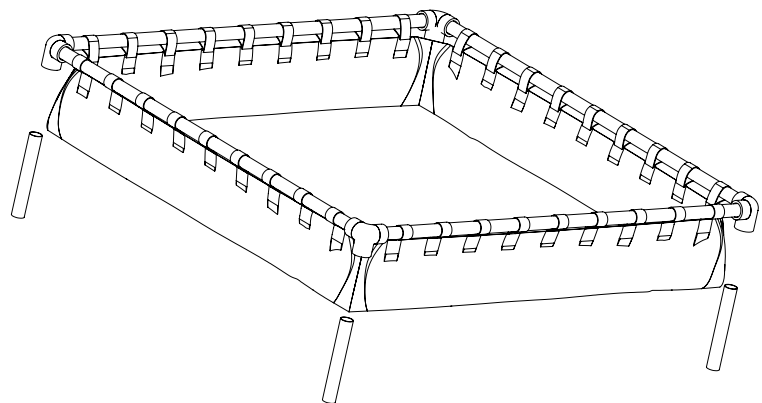

Deluxe Sandpit

SMALL

MANUAL

Deluxe Sandpit

SMALL

Parts List

1x Cover

1x Fabric

4x Frame Tube

4x Joiner

4x Leg Tube

Deluxe Sandpit

SMALL

MANUAL

STEP | 1

- A. Insert a Frame Tube through the loops on each side the Fabric.

Secure each Frame Tube with a

- B. Joiner at the end.

STEP | 2

Insert a Leg Tube into the bottom of each Joiner.

STEP | 3

Fill with sand.

Deluxe Sandpit

SMALL