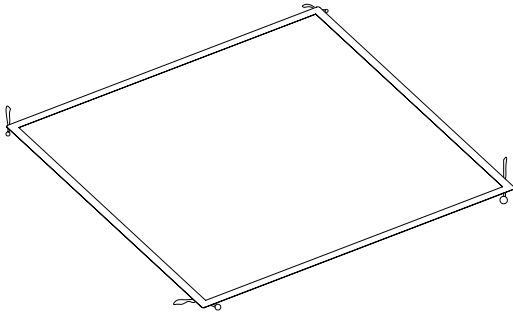

Deluxe Sandpit

SMALL

MANUAL

Deluxe Sandpit

SMALL

Parts List

1x Cover

1x Fabric

4x Frame Tube

4x Joiner

4x Leg Tube

Deluxe Sandpit

SMALL

MANUAL

STEP | 1

- A. Insert a Frame Tube through the loops on each side the Fabric.