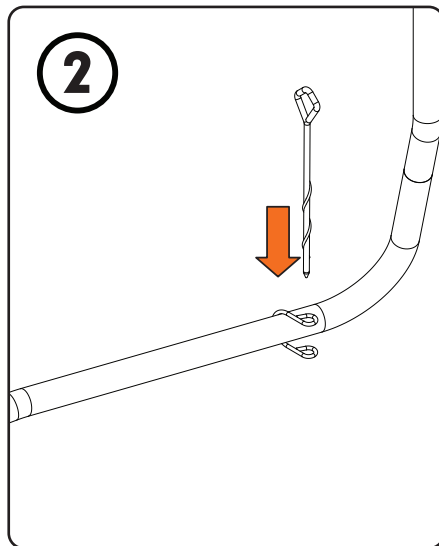

For Ultra and Flare