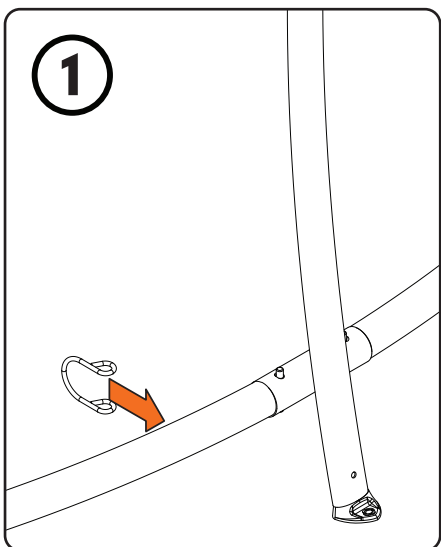

For Lift 2

CONGRATULATIONS!

You have attached the Anchor Kit to your Trampoline.