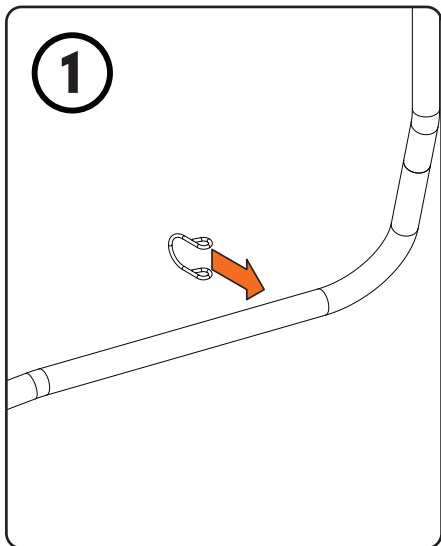

For Ultra and Flare