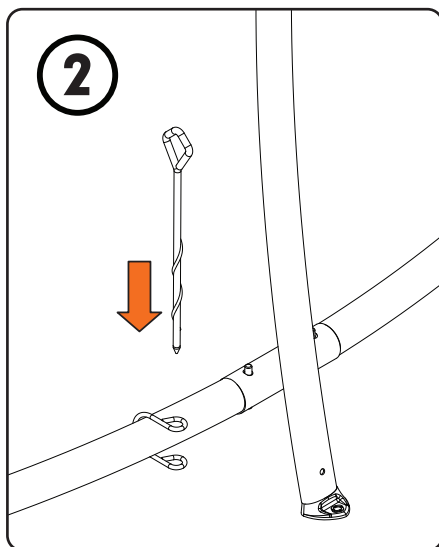

For Lift 2

CONGRATULATIONS!

You have attached the Anchor Kit to your Trampoline.