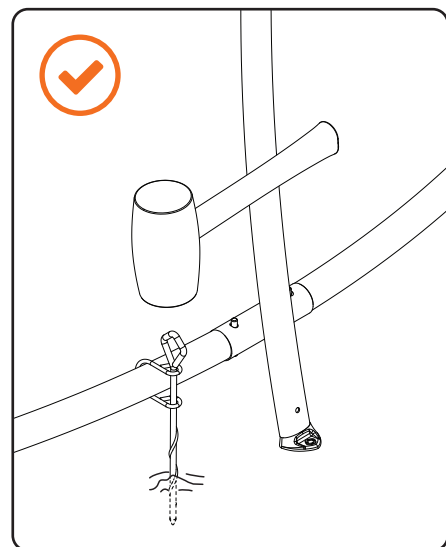

For Lift 2

CONGRATULATIONS!

You have attached the Anchor Kit to your Trampoline.