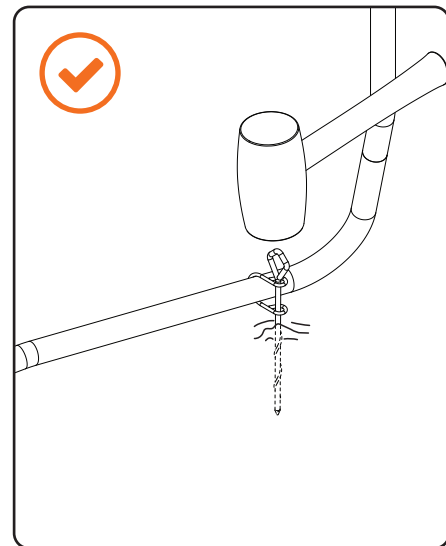

For Ultra and Flare