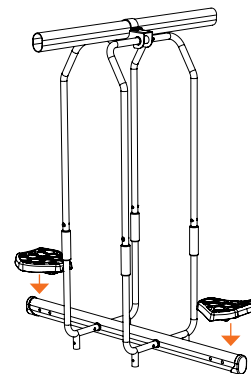

STEP | 5

Attach a Seat to each end of the Base Rail.

STEP | 6

Insert a Foot into the end of each Bottom Bar.

Ensure that those for the Left and Right are on the appropriate side.