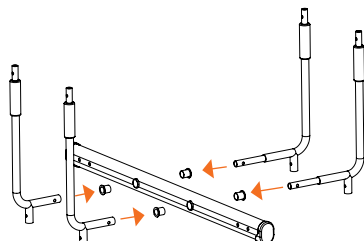

ENSURE THAT AS YOU FOLLOW THESE INSTRUCTIONS, YOU FIRMLY SECURE ALL PARTS WITH NUTS AND BOLTS.

STEP | 1

1. Insert Bushings into the four holes in the Top Connector.
  2. Insert a Top Bar (Male) and Top Bar (Female) into the Bushings on one side of the Top Connector.

Repeat for the other side, but swap the positioning of the Male and Female Top Bars.

STEP | 2

Position a Top Bracket on top of your Swing Rail, and the Top Connector underneath.

Secure the parts together with Hanging Bolts.

WARNING:

YOU MUST USE A 17 MM SPANNER
(NOT SUPPLIED) TO TIGHTEN THE HANGING BOLTS.

You must ensure that the Top Bracket is tightened evenly, or the bolt threading may strip – causing the swing to weaken and become unsafe.

STEP | 3

1. Insert Bushings into the four holes in the Base Rail.
2. Insert Bottom Bars (Male) onto one side and Bottom Bars (Female) into the other.