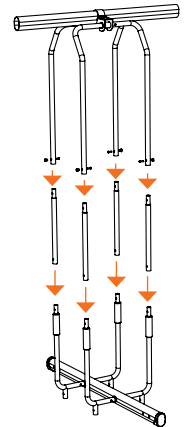

## STEP | 1

- 
- Insert Bushings into the four holes in the Top Connector.
  - Insert a Top Bar (Male) and Top Bar (Female) into the Bushings on one side of the Top Connector.

Repeat for the other side, but swap the positioning of the Male and Female Top Bars.

## STEP | 3

- Insert Bushings into the four holes in the Base Rail.
- Insert Bottom Bars (Male) onto one side and Bottom Bars (Female) into the other.

### ▶ VULY MINI:

Insert the ends of the Bottom Bars into the Top Bars.

Secure the parts with Frame Bolts.

### ▶ VULY MAX:

Insert the small end of the Max Tubes into the ends of the Top Bars, and the Bottom Bars into the large ends of the Max Tubes.

Secure the parts with Frame Bolts.