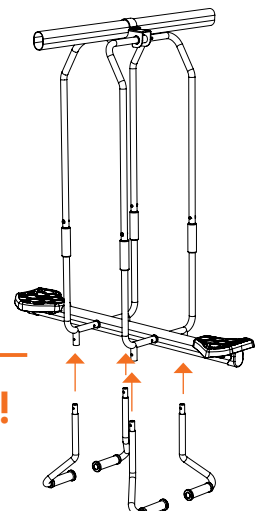

### ▶ VULY MINI:

Insert the ends of the Bottom Bars into the Top Bars.

Secure the parts with Frame Bolts.

### ▶ VULY MAX:

Insert the small end of the Max Tubes into the ends of the Top Bars, and the Bottom Bars into the large ends of the Max Tubes.

Secure the parts with Frame Bolts.

## STEP | 5

Attach a Seat to each end of the Base Rail.

## STEP | 6

Insert a Foot into the end of each Bottom Bar.

Ensure that those for the Left and Right are on the appropriate side.