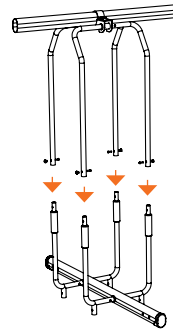

STEP | 4

▶ VULY MINI:

Insert the ends of the Bottom Bars into the Top Bars.

Secure the parts with Frame Bolts.

▶ VULY MAX:

Insert the small end of the Max Tubes into the ends of the Top Bars, and the Bottom Bars into the large ends of the Max Tubes.

Secure the parts with Frame Bolts.