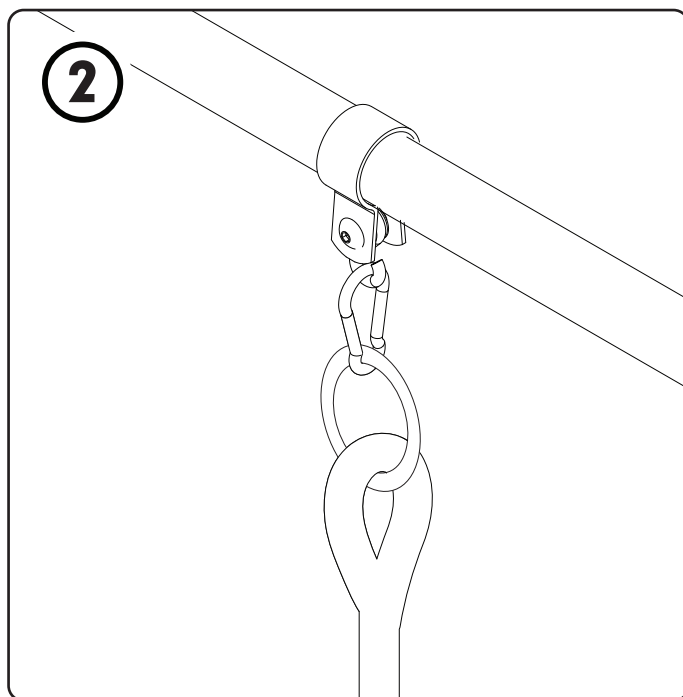

QUEST

CONGRATULATIONS!

You have attached the Jungle Rope to your Quest Frame.