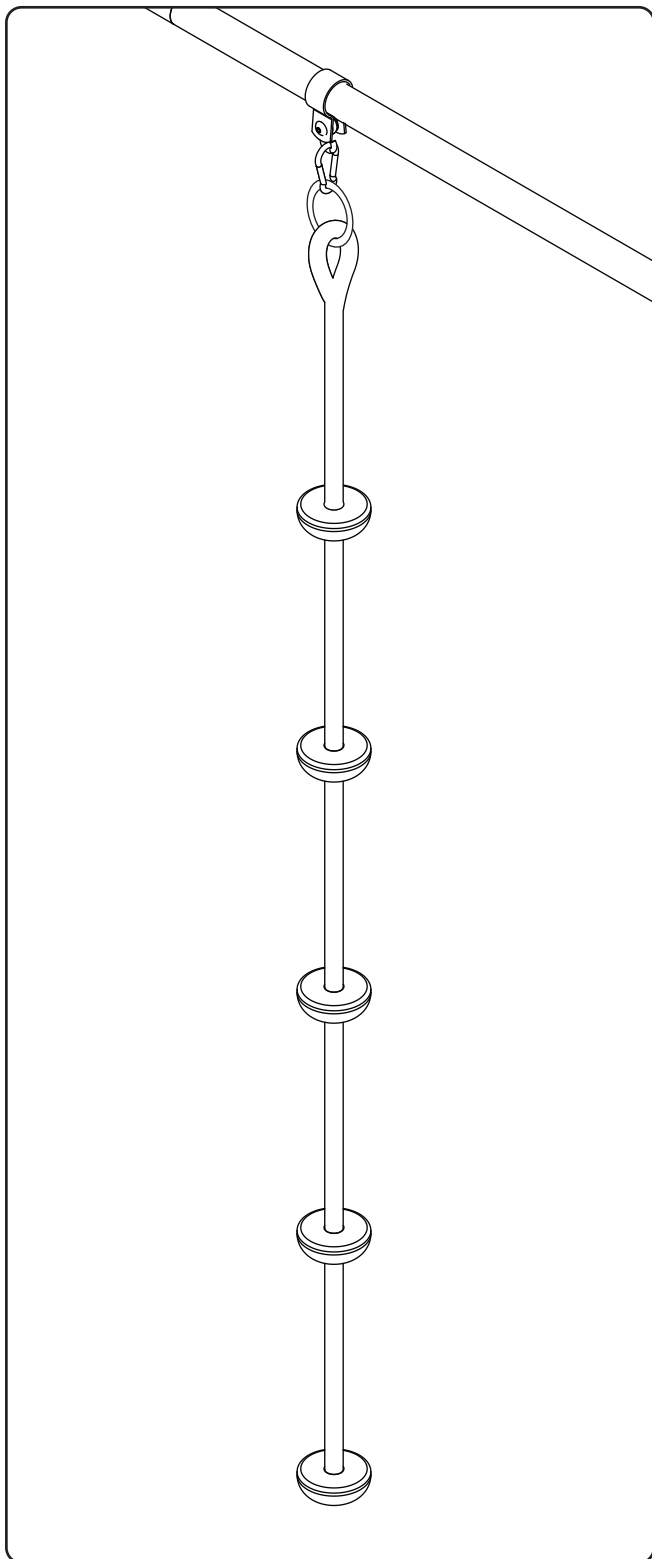

QUEST

CONGRATULATIONS!

You have attached the Jungle Rope to your Quest Frame.