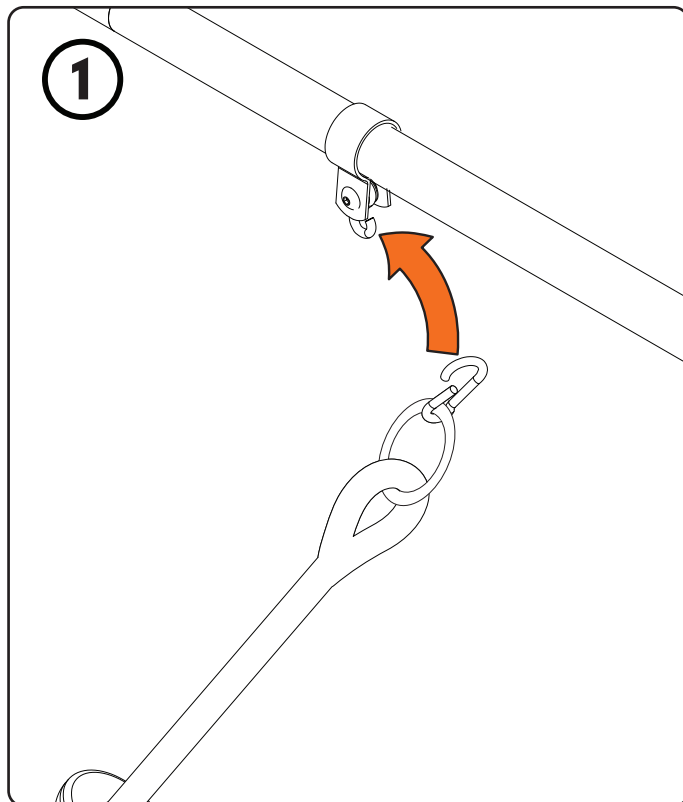

QUEST

CONGRATULATIONS!

You have attached the Jungle Rope to your Quest Frame.