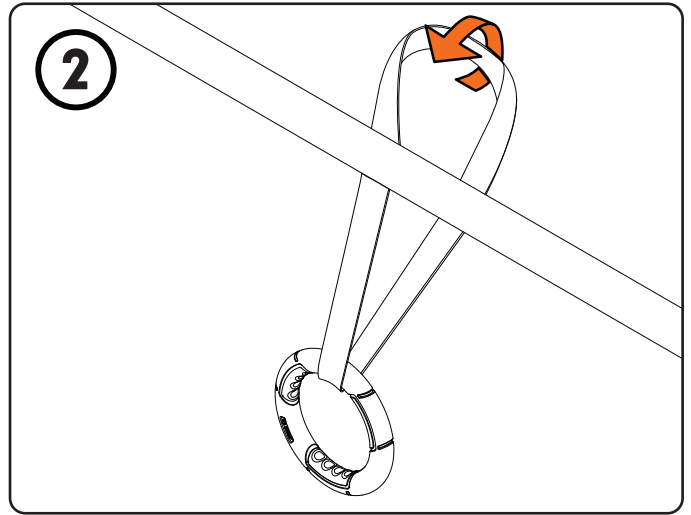

CONGRATULATIONS!

You have attached the Roman Ring to your Quest.