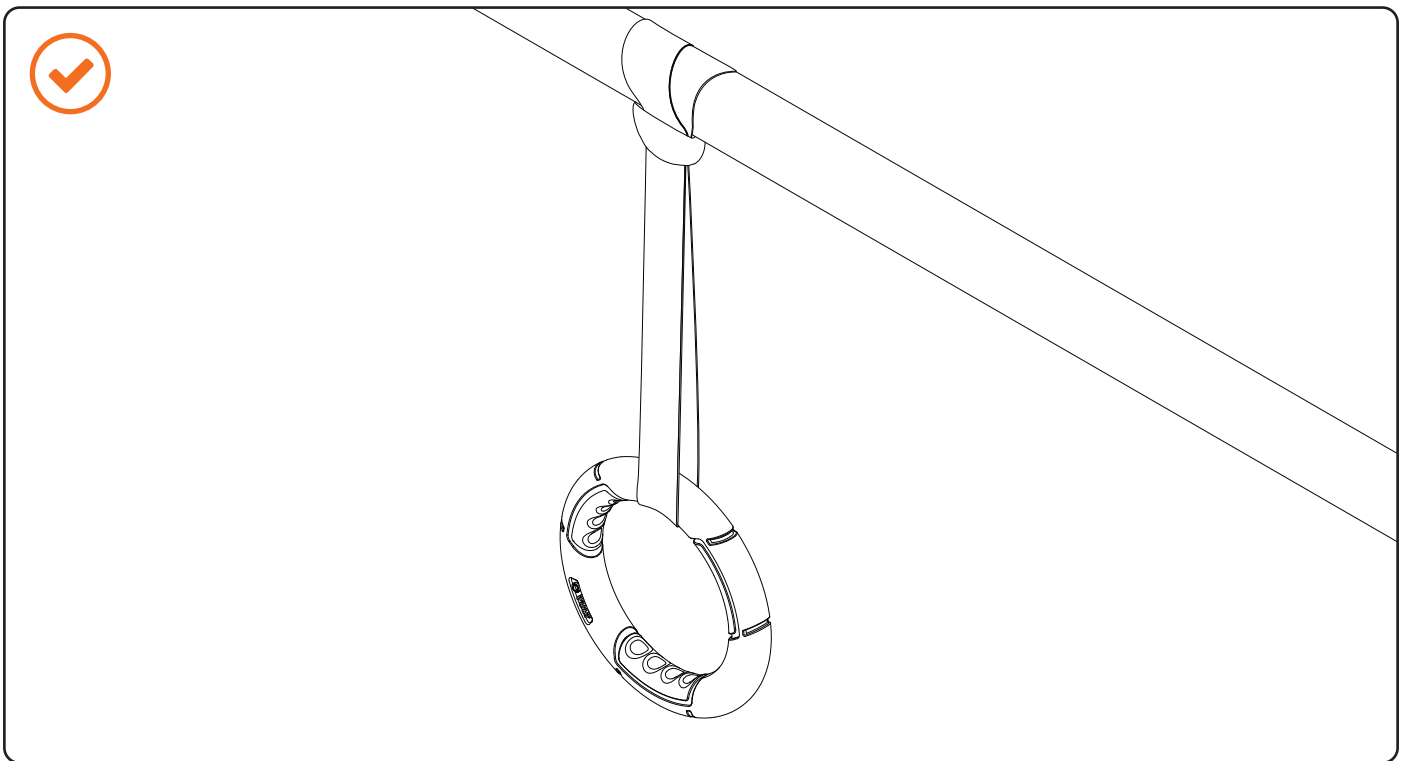

CONGRATULATIONS!

You have attached the Roman Ring to your Quest.