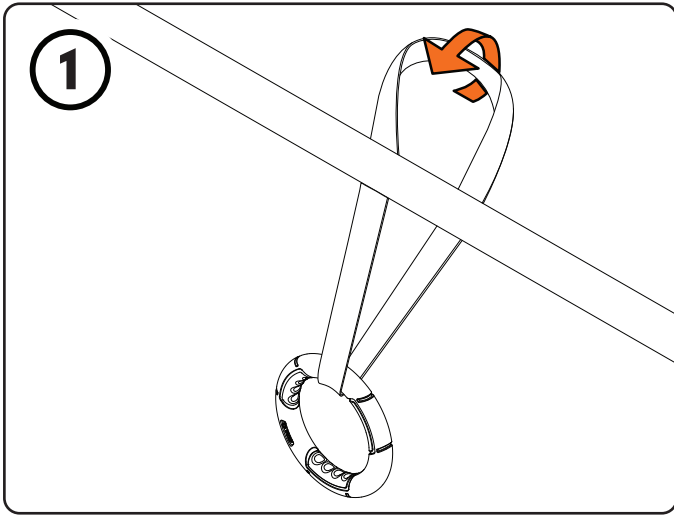

CONGRATULATIONS!

You have attached the Roman Ring to your Quest.